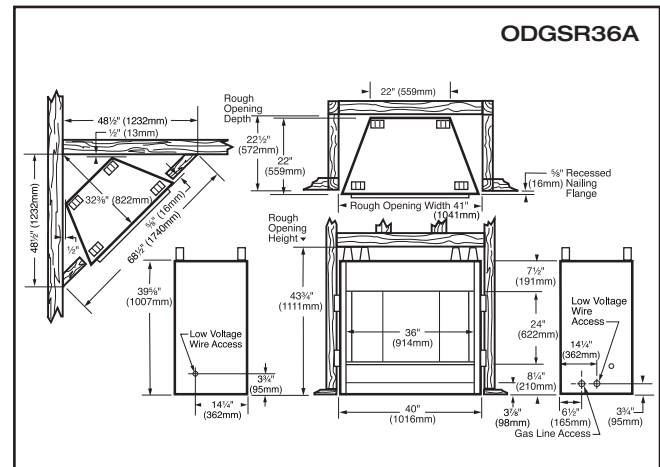

GAS

ph: 1.800.525.1898

www.vermontcastings.com
www.majesticproducts.com

YOUR DEALER