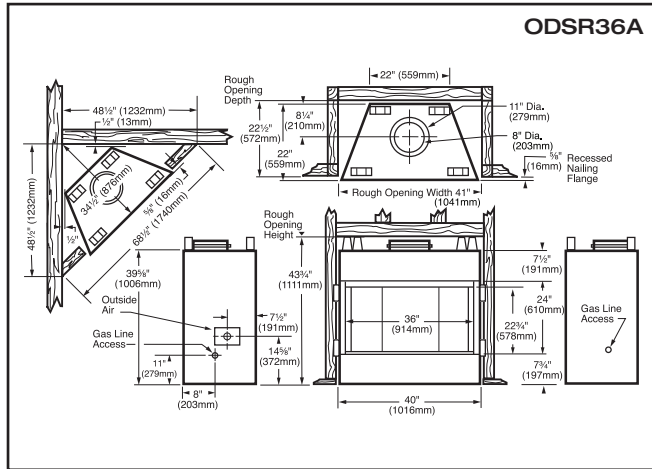

Al Fresco Series Outdoor Fireplaces

Models • ODSR36A • ODSR42A • ODSHR42 • ODGSR36A • ODGSR42A

WOOD

GAS

ph: 1.800.525.1898

www.vermontcastings.com
www.majesticproducts.com

YOUR DEALER