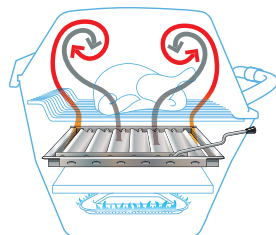

ACCESSORIZE YOUR GRILL

Our extensive line of gourmet grilling accessories offers the perfect complement to your grilling experience.

Neatly conceal and protect your grill under our fade and weather resistant PVC/polyester **GRILL COVER**. Fits over shelving, side burners and other accessories. Black Only.

Cast iron griddle has a smooth surface on one side for frying eggs, sausage and much more. The other side has a raised surface allowing unwanted drippings to escape into channels, great for bacon or other fatty foods. It also adds the perfect sear marks to fish, meats, and vegetables. Available in size 3 and 4.

Also available, adjustable **CAST STAINLESS STEEL COOKING GRIDS** designed to retain heat. **LIFETIME WARRANTY.**

Experience the extra flavor of real wood smoke and steam from our heavy duty, cast iron **SMOKER BOX** with a removable vented lid.

By clamping food in a sturdy stainless steel basket, our **HUGGA-RACK® ROTISSERIE** ensures self-basting, gourmet results with no monitoring. Heavy duty rotisserie also available.

Extra durable and useful, our stainless steel or redwood handle **TOOL SETS** are perfect for the backyard chef.

Broilmaster's exclusive stainless steel **SMOKER SHUTTER**. With one pull of the lever, you can convert your grill to an indirect cooking system – for smoking, roasting, slow cooking, baking and more! Available in size 3 only.

Stainless Steel **FLAVOR SCREEN** vaporizes drippings and infuses the grilled food with flavor.

Closed

Our stainless steel **SIDE BURNER** enables you to simmer, sauté or fry while you grill. **LIFETIME WARRANTY ON HOUSING.**

Additional Accessories:

Stainless Steel Lid Stop, Grid Lifter, Brass Bristle Grill Brush