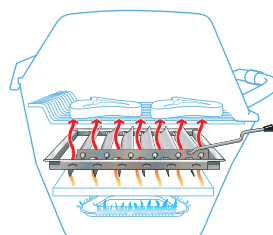

ACCESSORIZE YOUR GRILL

Our extensive line of gourmet grilling accessories offers the perfect complement to your grilling experience.

Neatly conceal and protect your grill under our fade and weather resistant PVC/polyester **GRILL COVER**. Fits over shelving, side burners and other accessories. Black Only.

Cast iron griddle has a smooth surface on one side for frying eggs, sausage and much more. The other side has a raised surface allowing unwanted drippings to escape into channels, great for bacon or other fatty foods. It also adds the perfect sear marks to fish, meats, and vegetables. Available in size 3 and 4.

Also available, adjustable **CAST STAINLESS STEEL COOKING GRIDS** designed to retain heat. **LIFETIME WARRANTY.**

Experience the extra flavor of real wood smoke and steam from our heavy duty, cast iron **SMOKER BOX** with a removable vented lid.

By clamping food in a sturdy stainless steel basket, our **HUGGA-RACK® ROTISSERIE** ensures self-basting, gourmet results with no monitoring. Heavy duty rotisserie also available.

Extra durable and useful, our stainless steel or redwood handle **TOOL SETS** are perfect for the backyard chef.

Broilmaster's exclusive stainless steel **SMOKER SHUTTER**. With one pull of the lever, you can convert your grill to an indirect cooking system – for smoking, roasting, slow cooking, baking and more! Available in size 3 only.

Stainless Steel **FLAVOR SCREEN** vaporizes drippings and infuses the grilled food with flavor.

Open

Our stainless steel **SIDE BURNER** enables you to simmer, sauté or fry while you grill. **LIFETIME WARRANTY ON HOUSING.**

Additional Accessories:

Stainless Steel Lid Stop, Grid Lifter, Brass Bristle Grill Brush