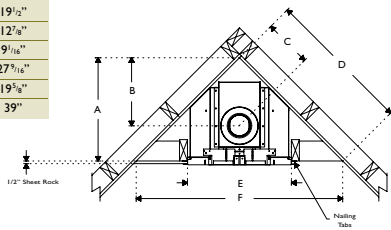

Combine classic good looks with the ultimate in flexibility with the **Marquis Collection**.

ZERO CLEARANCE DIRECT VENT GAS FIREPLACE

Corner Framing Dimensions (inches)

MQ19ZDV

A	19¹/₂"
B	12⁷/₈"
C	9¹/₂"
D	27⁷/₈"
E	19⁵/₈"
F	39"

Top Flue Model	Height		Front Width		Depth	
	Actual	Framing	Actual	Framing	Actual	Framing
MQ19ZDV	32⁷/₈"	33"	19⁵/₈"	19⁵/₈"	15⁵/₈"	15"

Top Flue Model	Width	Height
VIEWING AREA		
MQ19ZDV	13⁷/₈"	18³/₄"