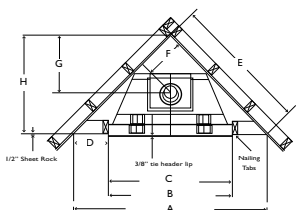

Combine classic good looks with the ultimate in flexibility with the **Marquis Collection**.

ZERO CLEARANCE DIRECT VENT GAS FIREPLACE

Corner Framing Dimensions (inches)

LOUVERED			CLEANVIEW CIRCULATING KIT (CVCK)		
MQZDV36	MQZDV42	MQZDV47	MQZDV36	MQZDV42	MQZDV47
A 54¹/₁₆"	58¹/₁₆"	65¹/₁₆"	A 59⁹/₁₆"	63³/₁₆"	70³/₁₆"
B 36⁵/₈"	42³/₈"	47⁵/₈"	B 38⁷/₈"	42⁷/₈"	48⁹/₈"
C 36"	41⁷/₈"	47¹/₈"	C 38¹/₈"	42¹/₈"	48¹/₈"
D 9¹/₁₆"	8¹/₁₆"	8⁵/₁₆"	D 10¹/₁₆"	10¹/₁₆"	10⁷/₁₆"
E 38³/₄"	41⁵/₈"	46¹/₈"	E 42³/₈"	45¹/₈"	49³/₈"
F 12³/₈"	13¹/₈"	13⁵/₁₆"	F 12³/₈"	13³/₈"	13⁵/₁₆"
G 17⁷/₁₆"	19¹/₂"	19¹/₁₆"	G 17⁷/₁₆"	19¹/₂"	19¹/₁₆"
H 27⁵/₈"	29¹/₁₆"	32⁵/₈"	H 29¹/₁₆"	31¹/₈"	35¹/₁₆"

Top Flue Model	Height		Front Width		Depth	
	Actual	Framing	Actual	Framing	Actual	Framing
LOUVERS						
MQZDV36	34¹/₁₆"	35"	36"	36³/₈"	16⁷/₁₆"	17"
MQZDV42	37"	37¹/₈"	41⁷/₈"	42³/₈"	16⁷/₁₆"	17"
MQZDV47	43¹/₁₆"	43¹/₈"	47¹/₁₆"	47³/₈"	19⁷/₁₆"	19¹/₂"
CLEAN VIEW CIRCULATING KIT (CVCK)						
MQZDV36	34¹/₁₆"	41"	38¹/₁₆"	38⁷/₁₆"	18⁷/₁₆"	19¹/₂"
MQZDV42	36⁵/₁₆"	43"	42¹/₁₆"	42⁷/₁₆"	18⁵/₁₆"	19¹/₂"
MQZDV47	49"	49¹/₈"	48¹/₁₆"	48⁷/₁₆"	21¹/₁₆"	22"

Top Flue Model	Width	Height
VIEWING AREA		
MQZDV36	29¹/₄"	18⁵/₈"
MQZDV42	33³/₄"	20⁵/₈"
MQZDV47	39¹/₂"	26⁵/₈"

Model	MQZDV3636N MQZDV4236N	MQZDV3636LP MQZDV4236LP	MQZDV4736N	MQZDV4736LP
Flue	top	top	top	top
Fuel	natural	propane	natural	propane
Input Max.	30,500 BTU	29,000 BTU	40,000 BTU	36,000 BTU
Input Min.	20,600 BTU	22,200 BTU	27,000 BTU	30,000 BTU
Output Max.	22,875 BTU	21,750 BTU	-	-
Efficiency	75%	75%	-	-
FE (P4.1-02)	60.9%/56.8%	62.4%/56.8%	46.5%	42.5%

STANDARD FEATURES

- > Millivolt valve system allows operation during a power failure with Hi/low heat and flame adjustment
- > Dual burner with Realistic Flame Pattern
- > A flame sensor that constantly monitors the pilot flame and provides 100% gas shut off if pilot is not sensed

OPTIONAL FEATURES

- **Designer Clean View Circulating Kit** – No Louvers Required, Optional Pull Screens
- **Decorative Black Panels or Grills** – Grills available in Black, Classic Series Black with Polish Brass, Antique or Chrome Accents
- **Overlay Doors** – Deluxe, Top Half, Double Arch and Double Door
- **Designer Doors** – Arch or Straight Black Doors with Antique, Polished or Chrome Trims
- **Surrounds Wide (Louvered Units)** – Polish Brass, Antique or Chrome Coverage – MQZDV3636 – 35¹/₂" h x 41¹/₈" w
  MQZDV4236 – 37⁵/₈" h x 45¹/₈" w
  MQZDV4736 – 43⁵/₈" h x 50¹/₈" w
- **Surrounds Slim Line (Louvered Units)** – Polish Brass, Antique Brass, Chrome or Gun Metal Black, Coverage – MQZDV3636 – 34¹/₄" h x 37¹/₂" w
  MQZDV4236 – 37⁵/₈" h x 43⁵/₈" w
  MQZDV4736 – 43⁵/₈" h x 48⁵/₈" w

- **Fan Kit** – Heat activated with variable speed control
- **Brick Refractory Liner** – Traditional, Herringbone or Classic (36" & 42" models only)
- **Thermostat** – Wall Mount Millivolt Thermostat or Programmable Thermostat
- **Remote Control** – On/Off, Thermostat On/Off, Hi/Lo On/Off
- **Child Safety Screen**