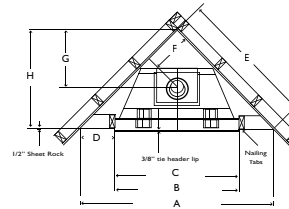

Corner Framing Dimensions (inches)

	LOUVERED		CLEANVIEW CIRCULATING KIT (CVCK)	
	MQZDV3318	MDZDV3622	MQZDV3318	MDZDV3622
A	43⁵/₁₆"	50⁵/₁₆"	48⁷/₈"	56"
B	33"	36⁵/₈"	33⁷/₈"	38⁷/₁₆"
C	32¹/₂"	36"	33⁷/₁₆"	38¹/₁₆"
D	5³/₈"	7⁵/₁₆"	7¹/₂"	8³/₄"
E	31"	36"	34⁵/₁₆"	39⁵/₁₆"
F	8¹/₂"	11"	8¹/₂"	11"
G	12"	15¹/₄"	12"	15⁵/₈"
H	21⁷/₈"	25¹/₂"	24⁷/₁₆"	28"