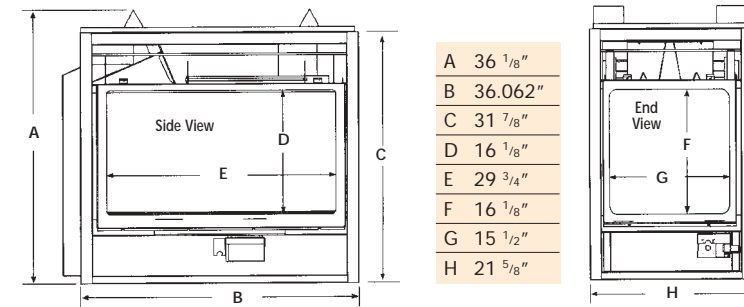

Enjoy the elegance and warmth of glowing embers and dancing flames around our seven piece cast split oak log set. It is sure to be the focal point of your home. Choose from a variety of decorative options to create your own distinctive appearance and be assured of complete safety, comfort and long lasting value from a manufacturer of wood and gas fireplaces with more than 25 years of experience.

Choose from a variety of views available: See Through, Left or Right Corner, or Peninsula.

Here is a fireplace that has a fully sealed combustion chamber with no pollution spillage to depreciate the indoor air quality of your home.