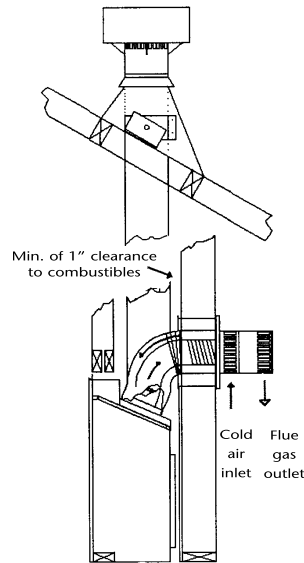

Vertical flue option #1

Horizontal flue option #2