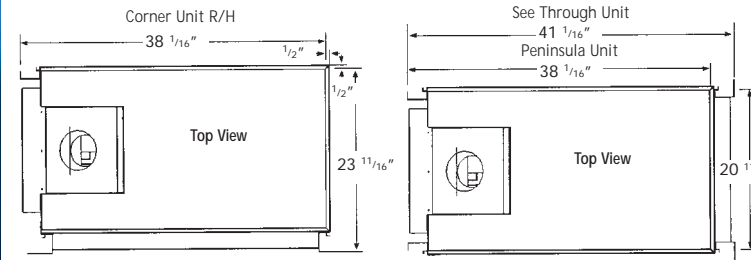

Model	Height framing	Back Width Framing	Depth Framing
Corner	37"	38 1/8"	23 3/4"
Peninsula	37"	38 1/8"	20 1/4"
See Through	37"	41 1/8"	20 5/8"

Minimum 42" height for combustible enclosure, with insulation sleeve.

Model	MDVL31N	MDVL39N	MDVL31LP
	MDVR31N	MDVR39N	MDVR31LP
Fuel	natural	natural	propane
Input Max.	30,000 BTU	39,000 BTU	30,000 BTU
Input Min.	22,500 BTU	26,000 BTU	25,000 BTU
Glass Type	Tempered	Ceramic	Tempered
Certification	Decorative	Decorative	Decorative
Bedroom Approved	*Yes	*Yes	*Yes

*Must be installed with listed thermostat, in Canada

Features

- Hi/low Millivolt valve with variable adjustment of flame and BTU.
- A flame sensor that constantly monitors the pilot flame and provides 100% gas shut off if pilot is not sensed.
- A triple burner with seven piece cast split oak log set with glowing ember bed and decorative ash bed.

Available Accessories:

- **Grills** - Black, Antique, Polish Brass, Chrome, Classic Series
- **Arch Doors** - Black, Antique, Polish Brass, Chrome (See Through only)
- **Designer Doors** - Arch or Straight Black Doors with Antique, Polish Brass or Chrome Trims (available for large glass panel only)
- **Bay Windows** - (See Through only) - Antique, Polish Brass, Chrome (MDV39 only)
- **Surrounds** - (See Through only) - Antique, Polish Brass, Chrome
- **Fan Kit** - Thermostatically controlled for automatic on/off operation and variable speed control
- **Brick Refractory Liners** - End Panel, Side Panel
- **Remote Control** - on/off or thermostat

*Wall Mount Thermostat - Turns the fireplace on/off automatically by sensing room temperature. If installed, will turn on the fireplace in the event a power failure lowers the room temperature