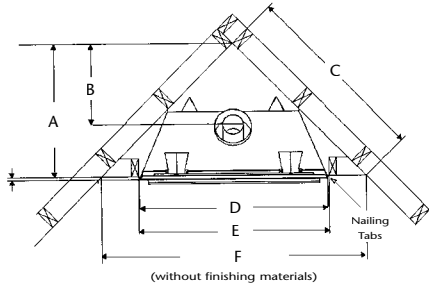

The Ultimate in Zero Clearance Direct Vent Fireplaces for New Home Construction or Renovation

Your best choice for installation anywhere throughout your home.

Corner Framing Dimensions (inches)

	ZDV3318	ZDV3622
A	21⁷/₈"	25⁷/₁₆"
B	11¹¹/₁₆"	15¹/₄"
C	31⁷/₁₆"	36"
D	32¹/₂"	36"
E	33³/₈"	36³/₈"
F	44³/₄"	50¹⁵/₁₆"

Unit and Framing Specifications (inches)

Top Flue Models	Height		Front Width		Depth	
	Actual	Framing	Actual	Framing	Actual	Framing
ZDV3318	30¹/₂"	31"	32¹/₂"	33¹/₈"	15³/₄"	15¹/₄"
ZDV3622	33³/₄"	34"	36"	36³/₈"	15³/₄"	15¹/₄"