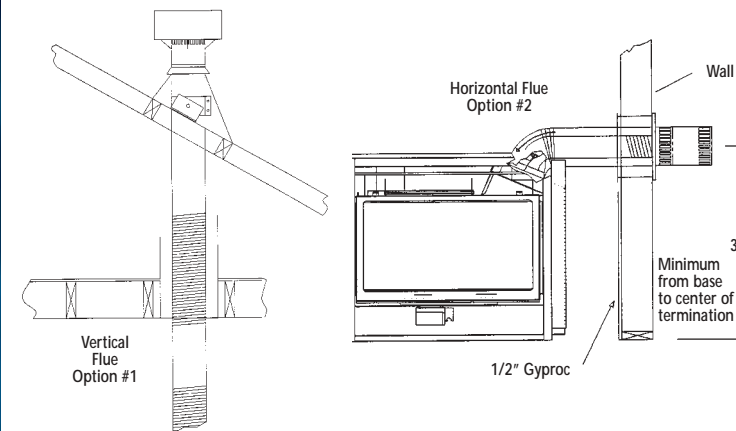

Multi-Sided Direct Vent Fireplace

Kingsman Fireplaces
2340 Logan Avenue
Winnipeg, Manitoba, Canada R2R 2V3
Phone: (204) 632-1962 Fax: (204) 632-1960
www.kingsmanind.com

Printed in Canada B048