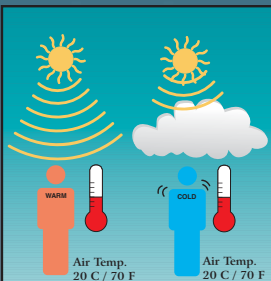

The magic of Radiant Heat

Radiant heat satisfies human comfort requirements with up to 30% less energy when compared to warm air systems. Like sunshine, radiant energy is efficiently distributed at light speed, converting to heat when it encounters people and objects in a room. Our unique Valorflame burner technology maximizes the radiant output of our fires for a natural and soothing warmth that will keep you comfortable even with lower air temperatures. A BTU of Valor heat output will be more effective at making you feel comfortable than the equivalent BTU of heat from your forced air furnace and from other gas fireplace designs. This is one of the reasons why our BTU range is all the

heating power that you will likely need for most room applications.