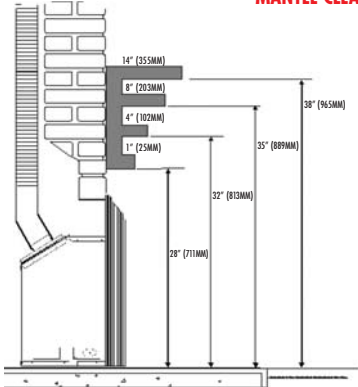

MANTLE CLEARANCES

Options

- #715CV1 - Cast Iron Surround Plate in Vintage Iron 29" H X 41" W
- #741SFB - Contemporary Steel Front in Black
- #741SV1 - Contemporary Steel Front in Vintage Iron
- #742CFB - Traditional Black Cast Iron Front
- #743FV1 - FenderFire DoubleDoor in Vintage Iron
- #744FV1 - FenderFire SingleDoor in Vintage Iron
- #746CTK - Contour Trim Kit in Black 26-3/4" H X 36-1/2" W
- #746VTK - Contour Trim Kit in Vintage Iron 26-3/4" H X 36-1/2" W
- #747DTK - Deluxe Trim Kit in Black 26-3/4" H X 36-1/2" W
- #747VTK - Deluxe Trim Kit in Vintage Iron 26-3/4" H X 36-1/2" W
- #748CTK - 4-Sided Contour Trim Kit in Black 30-1/4" H X 36-1/2" W
- #748VTK - 4-Sided Contour Trim Kit in Vintage Iron 30-1/4" H X 36-1/2" W
- #749ITK - 4-Sided Deluxe Trim Kit in Black 30-1/4" H X 36-1/2" W
- #749VTK - 4-Sided Deluxe Trim Kit in Vintage Iron 30-1/4" H X 36-1/2" W
- #1300CT - Overize Closure Plate - Black Maximum Coverage 29-1/2" H X 42" W
- #7300VI - Overize Closure Plate - Vintage Iron Maximum Coverage 29-1/2" H X 42" W
- #7511TK - Lift Trim Kit
- #752BTK - Base Trim Kit
- #755CFK - Optional Circulating Fan Kit comes with Variable Speed Thermally Activated Controller
- #770ZCK - Zero Clearance Kit (738 only)

Approvals

GET FIRST CLASS ADVICE FROM

www.valorfireplaces.com

Printed in Canada 12/04

DESIGNED AND MANUFACTURED BY:

Copyright Miles Industries Ltd. 2004

AN AUTHORIZED VALOR DEALER