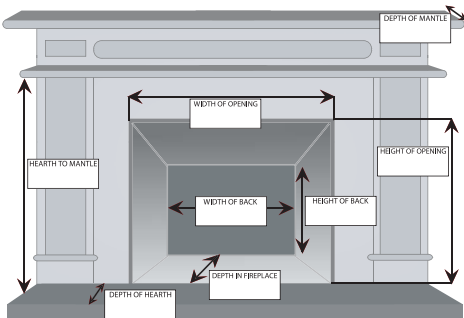

Legend G3

REAR INSERT DIMENSIONS

The Right Fit For You!

We want you to be sure that the Legend G3 is the right choice for your home.

To help you ensure that you are purchasing the right product for your current mantel, fill in the dimensions as indicated in the diagram.

Once you have recorded all the necessary measurements, visit the Valor dealer nearest you. Your authorized Valor dealer will be able to assess the information they are given and provide you with the Valor product that will best satisfy your requirements.

Model	Fuel	Vent Type	Max Input	Min Input	Max Output	Energyguide Rating Fireplace Efficiency	Steady State Efficiency (Without Fan)
7388VN	NG	B-Vent	24,000	6,500	16,180	57.5%	67.4%
7388VP	LP	B-Vent	24,000	13,000	16,180	57.5%	67.4%
7390VN	NG	Direct-Vent	24,000	6,500	16,320	61.6%	68.0%
7390VP	LP	Direct-Vent	24,000	13,000	16,320	61.6%	68.0%

MANTLE CLEARANCES

Options