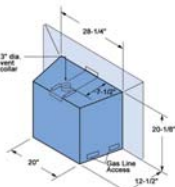

REAR INSERT DIMENSIONS

The Right Fit For You!

We want you to be sure that the Legend G3 is the right choice for your home.

To help you ensure that you are purchasing the right product for your current mantel, fill in the dimensions as indicated in the diagram.

Once you have recorded all the necessary measurements, visit the Valor dealer nearest you. Your authorized Valor dealer will be able to assess the information they are given and provide you with the Valor product that will best satisfy your requirements.

738 B-Vent Insert Dimensions