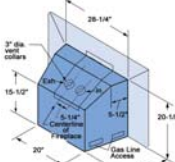

739 Direct-Vent Insert Dimensions