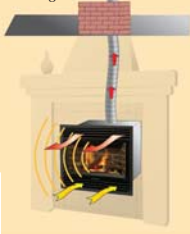

You feel comfortable when radiant heat comes in contact with you.

OUTSIDE AIR FOR COMBUSTION

EXHAUST

RADIANT HEAT

HEAT CONVECTION

INSIDE AIR

Conventional Venting 738

Use either the B-Vent model (Top) with a single 3-inch liner or the Direct-Vent (Bottom) with co-linear 3-inch venting.

Direct Venting 739