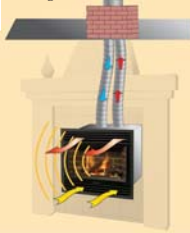

HEAT WITHOUT ELECTRICITY

HEAT WITHOUT A FAN

When the power fails, your Valor won't! No electrical hook-up requirement means that a Valor is a great choice as a standby heating system for areas susceptible to blackouts.